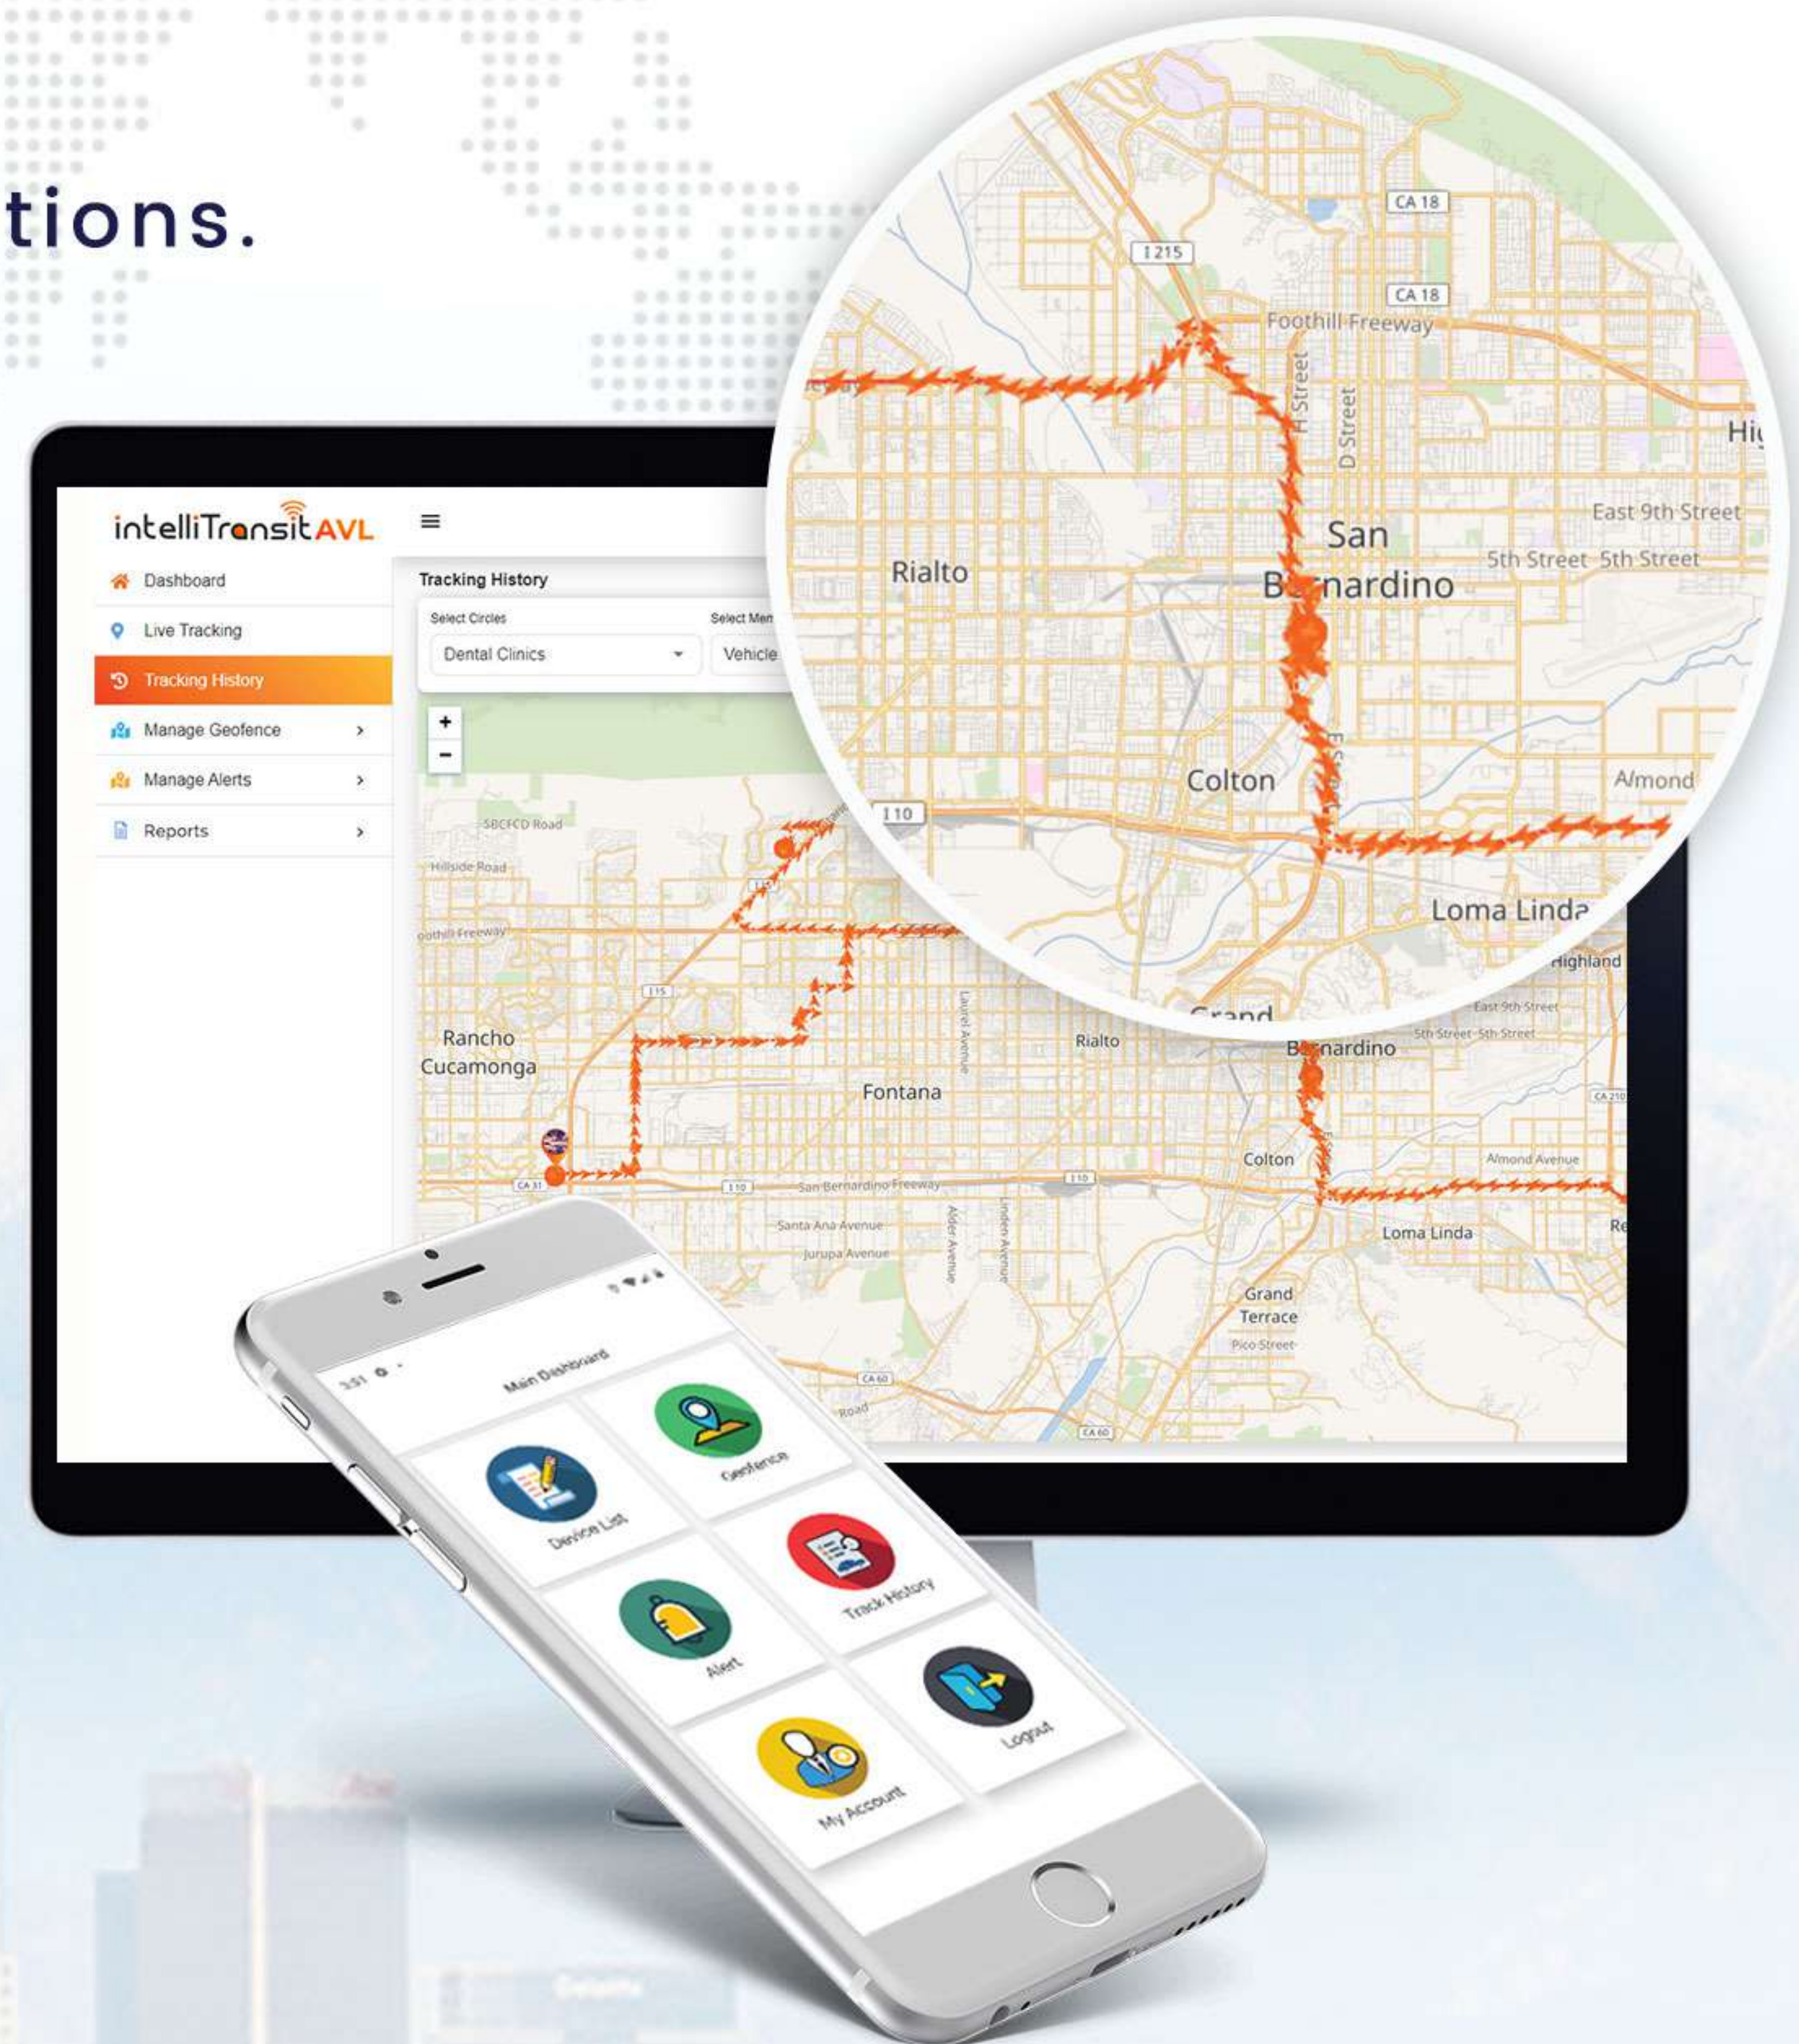

Fleet Management and GPS Tracking

- Turn by Turn Live Fleet Tracking.
- Historical Vehicle Data Reporting.
- GeoFence Support and Alerting.
- Advanced Reporting, Alerts and Notifications.
- Driver Behavior Reporting
  - Speeding
  - Hard Breaking
  - Idling
  - Harsh Acceleration
  - Data Analytics and Heatmap
- Web and Mobile App User Interface.
- Daily Driver and Vehicle Assignment.
- User Access Roles Management.