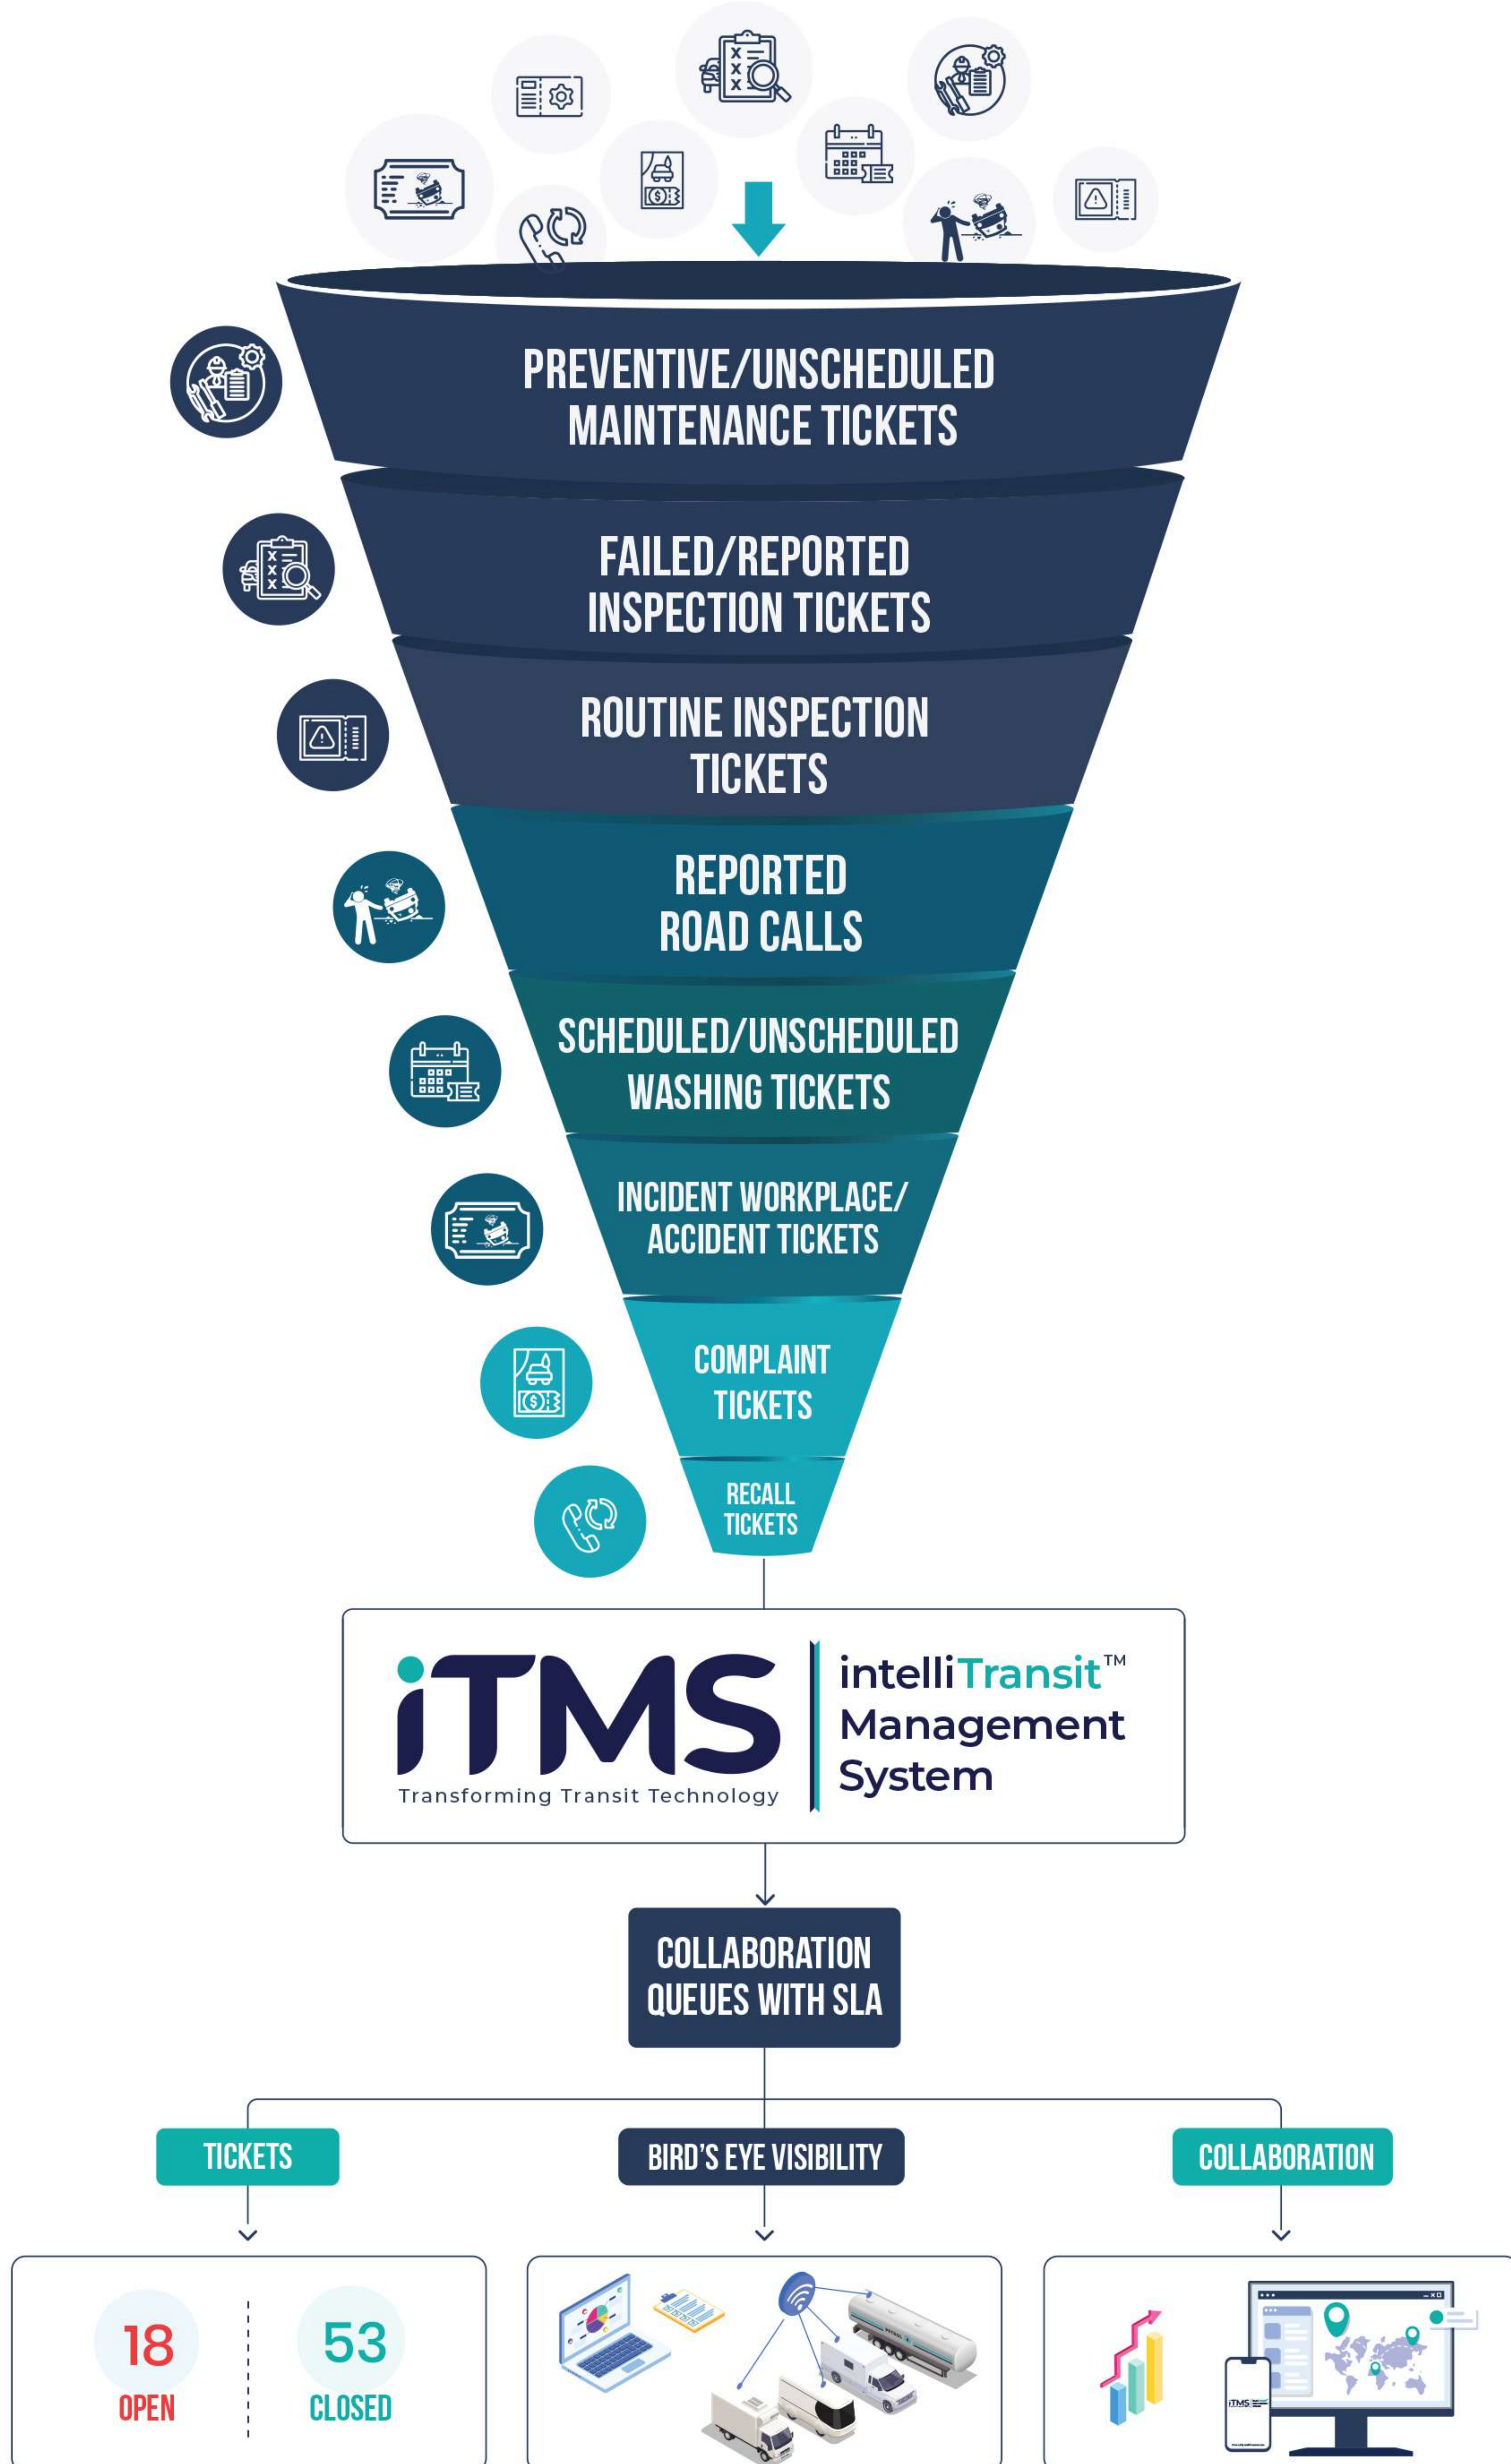

YOUR ORGANIZATION'S TICKET TO SUCCESS

Ensure **safety, compliance,** and **efficiency** with our single pane of glass platform

Confidential and Proprietary Information. Restricted Circulation. All Rights Reserved.